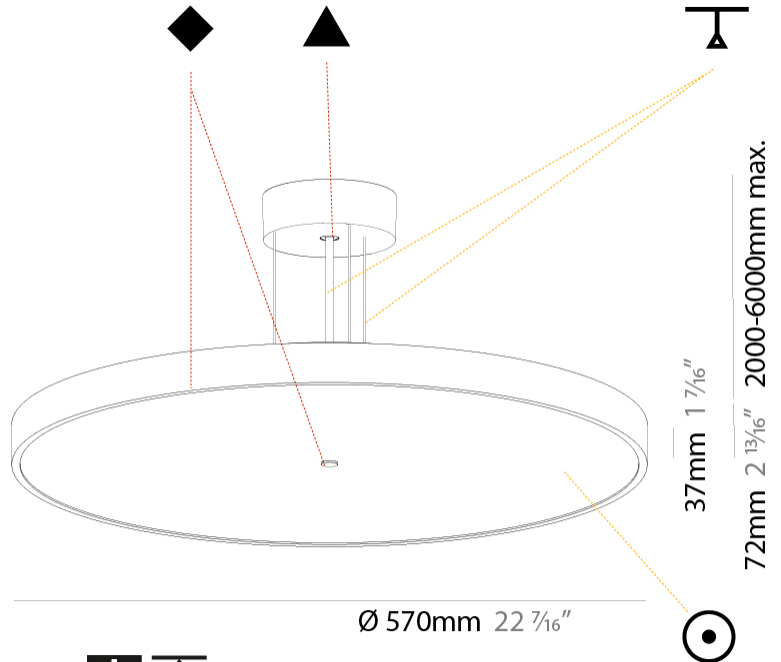

GENERAL

Series: Sign Diva
Subseries: Sign Diva
Brand: Prolicht
Division: Architectural
Mounting Type: Suspension
Mounting Location: Ceiling
Subcategory: Pendant

PHYSICAL

Shape: Round
Diameter (mm): 570
Diameter (in): 22 7/16
Height (mm): 72
Height (in): 2 13/16
Max. Overall Height (mm): 6072
Max. Overall Height (in): 239 1/16
Light Distribution: Direct
Weight (kg): 7.802
Weight (lbs): 17.2
Diffuser: PMMA - Opal / Micro-Prism / Sparkling Secret / Vintage Industrial with Shine Ring
Fixture Finish: SSR / BKV / CWI / CRY / HAB / UFT / ITA / RUA / FTG / MYG / LOD / PUS / FRO / FUP / KIA / POP / BLS / SPG / MEY / GOH / GUM / CHC / COM / ABZ / JAG / OBR / MOS / ROR
Fixture Material: Extruded Aluminum / Steel
Cable Details: 2000mm or 6000mm Transparent Cable

ELECTRICAL

Lamp Type: LED (Zhaga Standard)
Input Wattage (W): 58.3
Total Output Wattage (W): 53
Dimming: Tri-Mode (Non-Dimming and Phase Dimming (120Vac only) and 0-10V Dimming)
Driver Included: Yes
Driver Location: Integrated
Driver Type: Constant Current - Universal
Driver Class: Class 2
Input Voltage (V): 120 - 277
Constant Current (MA): 350

LED

Color Temperature (°K): 2700 / 3000 / 3500 / 4000
Max. Delivered Lumen (lm): 5060 / 6120 / 6233 / 6360
CRI: >90 CRI
Lamp Life (hrs): 50000

OPTICAL

RATINGS AND CERTIFICATIONS

Certified By: Certified for North American Standards
IP rating: IP20