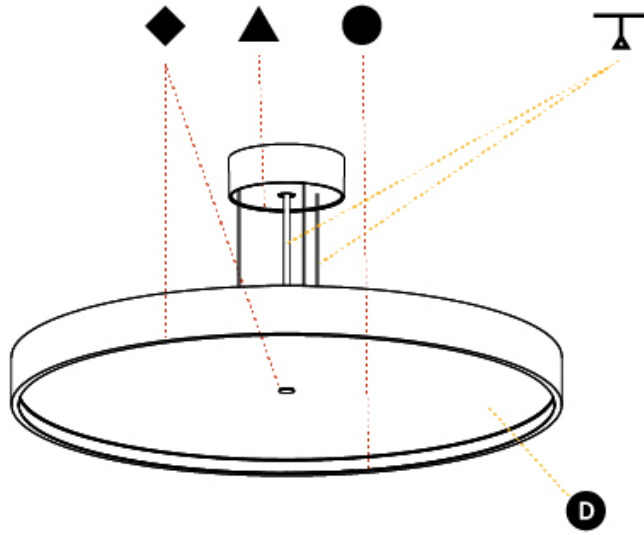

SIGN DIVA KORONA SUSPENSION

A300013-

PROJECT
TYPE
SPECIFIER
QUANTITY
DATE

A