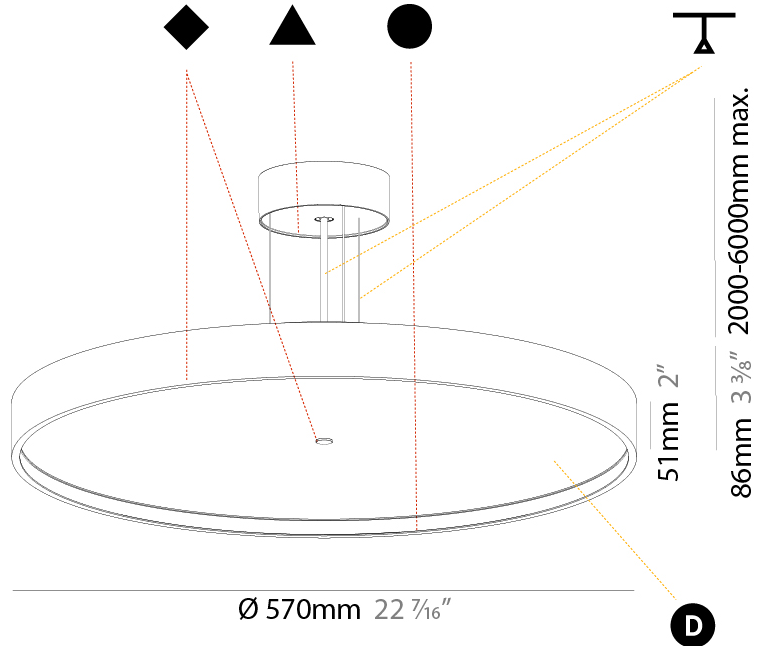

GENERAL

Series: Sign Diva
Subseries: Sign Diva Korona
Brand: Prolicht
Division: Architectural
Mounting Type: Suspension
Mounting Location: Ceiling
Subcategory: Pendant

PHYSICAL

Shape: Round
Diameter (mm): 570
Diameter (in): 22 7/16
Height (mm): 86
Height (in): 3 3/8
Light Distribution: Direct
Weight (kg): 8.067
Weight (lbs): 17.78
Diffuser: PMMA - Opal / Micro-Prism / Sparkling Secret / Vintage Industrial
Fixture Finish: SSR / BKV / CWI / CRY / HAB / UFT / ITA / RUA / FTG / MYG / LOD / PUS / FRO / FUP / KIA / POP / BLS / SPG / MEY / GOH / GUM / CHC / COM / ABZ / JAG / OBR / MOS / ROR
Fixture Material: Extruded Aluminum / Steel
Cable Details: 2,000mm/78 3/4" or 6,000mm/236 1/4" Transparent Cable

ELECTRICAL

Lamp Type: LED (Zhaga Standard)
Input Wattage (W): 49
Total Output Wattage (W): 46.9
Dimming: Tri-Mode (Non-Dimming and Phase Dimming (120Vac only) and 0-10V Dimming)
Driver Included: Yes
Driver Location: Integrated
Driver Type: Constant Current - Universal
Driver Class: Class 2
Input Voltage (V): 120 - 277
Constant Current (MA): 350

LED

Color Temperature (°K): 2700 / 3000 / 3500 / 4000
Max. Delivered Lumen (lm): 4978 / 5337 / 5384 / 5494
Nominal Lumen (lm): 6199 / 6646 / 6705 / 6842
CRI: >90 CRI
Lamp Life (hrs): 50000

OPTICAL

RATINGS AND CERTIFICATIONS

Certified By: Certified for North American Standards
IP rating: IP20